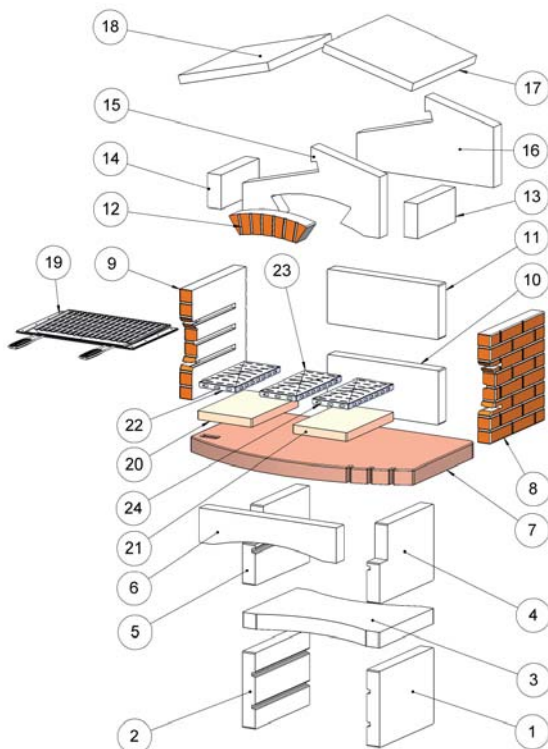

Barbecue with natural colors, made of marble granulate "BIANCO CARRARA" with sides in DECOR BRICK. Worktop "ROSA ASIAGO" with CRYSTAL polished finishing. Complete with stainless steel No-Flame grill adjustable on three levels, EASY FIRE steel plate for easy coals lighting and extra fire bricks for thermal protection. Designed with placement for a spit SUNDAY®. Easy assembly with SUNDAY® BETONFAST special glue, available separately as accessory, available in the accessories collection. Can be used with charcoal and wood. Can be completed with side table unit (Art.Nr. 5714001) and side table with gas-cooking unit (Art.Nr. 5714002).

Wood and charcoal burning

CRYSTAL polished finishing

EASY FIRE system

Quick and easy assembly

STAINLESS STEEL STEAK GRILL

DUO System

COMPONENTS

NR.	DESCRIPTION	CODE
1/2	LOWER BASE	27130050BI
3	BASE TOP	27380
4	UPPER RIGHT BASE	27130030BI
5	UPPER LEFT BASE	27130040BI
6	VEIL	27383
7	WORK TOP	27090545RO
8/9	SIDE	27090423BI
10/11	BACKSIDE	27140120BI
12	VEIL	27140133BI
13/14	SIDE SUPPORT	27140040BI
15	FRONT CHIMNEY	27140020BI
16	BACK SUPPORT	27140030BI
17/18	CHIMNEY CAP	27235
19	STAINLESS STEEL STEAK GRILL	1401322400
20/21	FIRE BRICKS	27120060RO
22/23/24	EASY FIRE	140204A