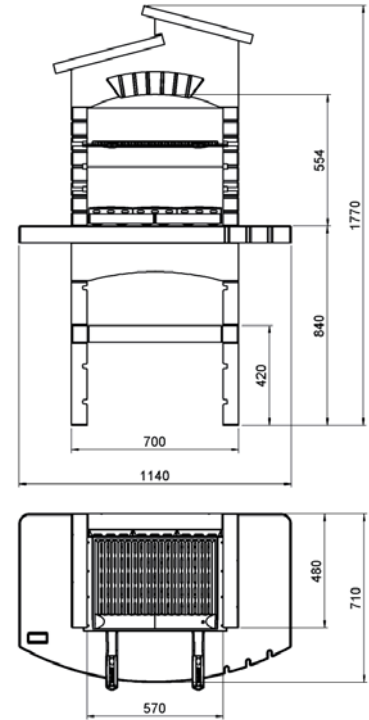

5714003

5714003E

cm 60x40
Stainless steel grid

kg 485

6/8

90x60 H.145

49

40

Barbecue with natural colors, made of marble granulate "BIANCO CARRARA" with sides in DECOR BRICK. Worktop "ROSA ASIAGO" with CRYSTAL polished finishing. Complete with stainless steel No-Flame grill adjustable on three levels, EASY FIRE steel plate for easy coals lighting and extra fire bricks for thermal protection. Designed with placement for a spit SUNDAY®. Easy assembly with SUNDAY® BETONFAST special glue, available separately as accessory, available in the accessories collection. Can be used with charcoal and wood. Can be completed with side table unit (Art.Nr. 5714001) and side table with gas-cooking unit (Art.Nr. 5714002).

Wood and charcoal burning

CRYSTAL polished finishing

EASY FIRE system

Quick and easy assembly

STAINLESS STEEL STEAK GRILL

DUO System

COMPONENTS

NR.	DESCRIPTION	CODE
1/2	LOWER BASE	27130050BI
3	BASE TOP	27380
4	UPPER RIGHT BASE	27130030BI
5	UPPER LEFT BASE	27130040BI
6	VEIL	27383
7	WORK TOP	27090545RO
8/9	SIDE	27090423BI
10/11	BACKSIDE	27140120BI
12	VEIL	27140133BI
13/14	SIDE SUPPORT	27140040BI
15	FRONT CHIMNEY	27140020BI
16	BACK SUPPORT	27140030BI
17/18	CHIMNEY CAP	27235
19	STAINLESS STEEL STEAK GRILL	1401322400
20/21	FIRE BRICKS	27120060RO
22/23/24	EASY FIRE	140204A