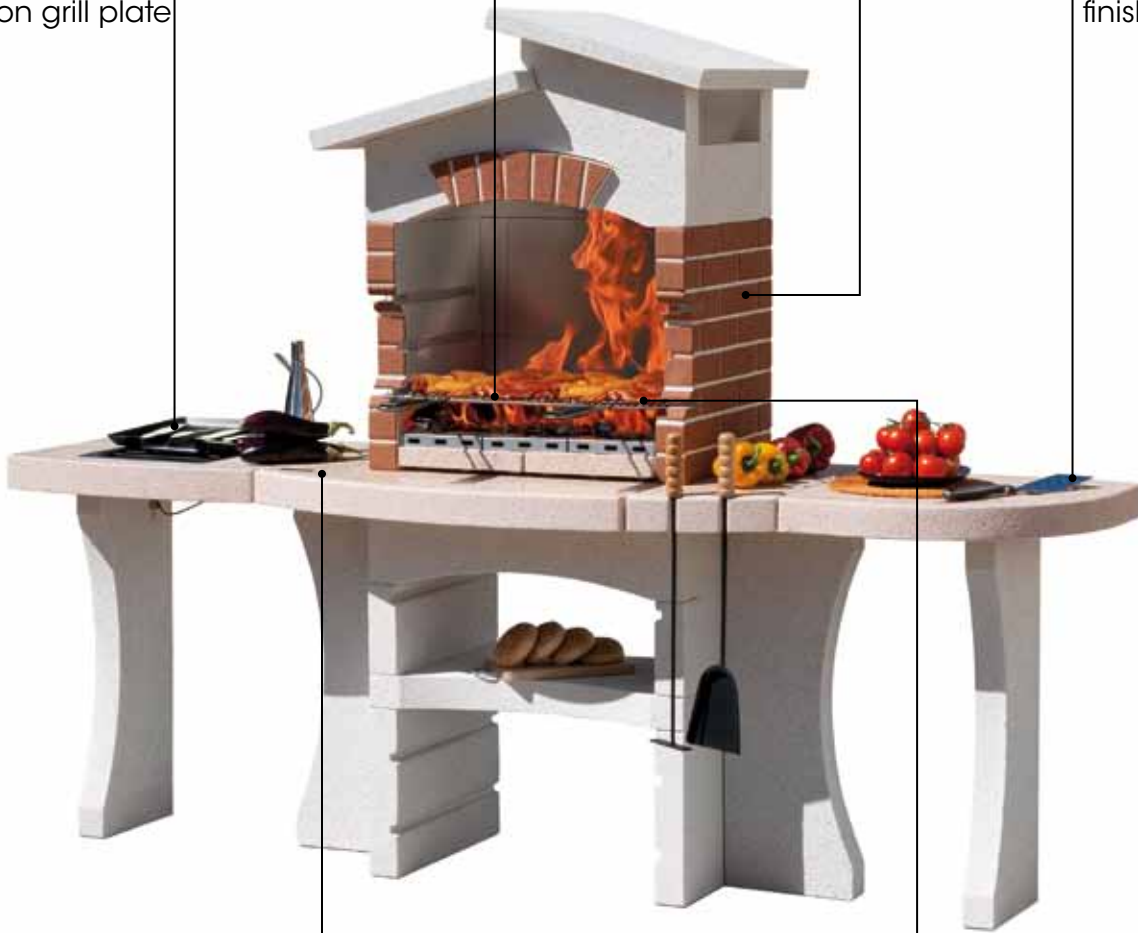

YORK

MODULAR SYSTEM

The Modular System comprises the YORK barbecue and two optional side tables, which allow different combinations. The structure is made of marble granulate Bianco Carrara and the worktops are in Rosa Asiago with CRYSTAL polished finish.

The barbecue is supplied with a NO FLAME stainless steel grill for fat-free grilling; designed with placement for a spit. One of the optional side tables has an integrated gas cooking unit complete with cast-iron grill plate and the other side table is an extra worktop.

YORK

MODULAR SYSTEM

Reversible side table with gas cooking unit complete with cast-iron grill plate

NO FLAME stainless steel grill

Decor Brick finishing

Reversible side table as extra worktop with CRYSTAL polished finish

Worktop with CRYSTAL polished finish

For use with charcoal and wood ;gas grilling also possible thanks to DUO System

YORK

EXAMPLES OF COMBINATIONS

YORK

MODULAR SYSTEM

BARBECUE

Art.Nr. 5714003
cm 114x71 H. 177
kg 485