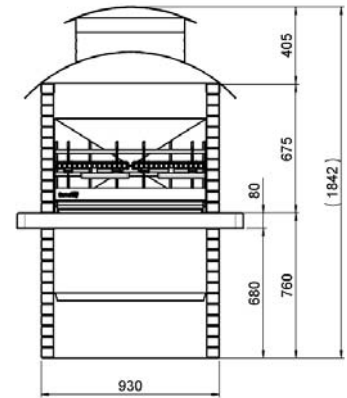

COLORADO CRYSTAL

5710132

5710132E

cm 2x 40x45
Stainless steel grid

kg 700

10/12

120x80 H.118

34

20

Barbecue with natural colors, made of marble granulate. The front panels are made of black steel with sides in DECOR BRICK, which give a brick effect in a pleasant red-brown colour. The chimney roof is made of black stainless steel and a useful storage area has been added below the cooking area. Worktop with CRYSTAL polished finishing. Equipped with following accessories: 2 stainless steel grids (38,1x45cm) that form a total cooking surface of 80x40cm; a brazier (78x45); an ash tray (73,6x48) and a brazier for wood (79,3x28,3 h.49,8), all made of black painted steel. Can be used with charcoal and wood.