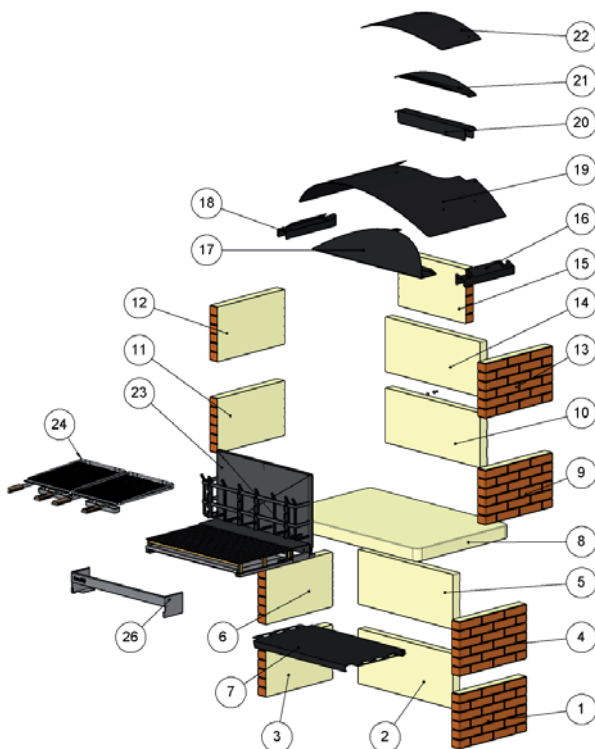

20

Barbecue with natural colors, made of marble granulate. The front panels are made of black steel with sides in DECOR BRICK, which give a brick effect in a pleasant red-brown colour. The chimney roof is made of black stainless steel and a useful storage area has been added below the cooking area. Worktop with CRYSTAL polished finishing. Equipped with following accessories: 2 stainless steel grids (38,1x45cm) that form a total cooking surface of 80x40cm; a brazier (78x45); an ash tray (73,6x48) and a brazier for wood (79,3x28,3 h.49,8), all made of black painted steel. Can be used with charcoal and wood.

Wood and charcoal burning

Pre-coloured

EASY FIRE system

STAINLESS STEEL STEAK GRILL

CRYSTAL polished finishing

COMPONENTS

NR.	DESCRIPTION	CODE
1/3/4/6/9/11/12/13/15	BASE	27150013RO
8	WORK TOP	27100025RO
2/5/10/14	BACKSIDE	27150023RO
7	STEEL SHELF	2800390
16/18	CHIMNEY CAP	2800384
17	LOWER CHIMNEY CAP SUPP.	2800385
19	HOOD	2800386
20	LOWER CHIMNEY CAP SUPPORT	2800387
21	CHIMNEY CAP SUPPORT	2800389
22	CHIMNEY CAP	2800388
23	#/N/A	28011002
24	SET STAINLESS STEEL GRILLS	4012060
26	SAFETY EMBERS STOP	14008039