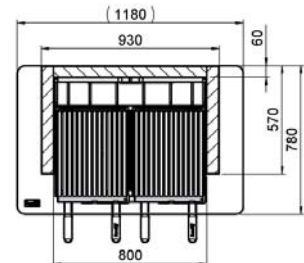

COLORADO CRYSTAL

5710132

5710132E

cm 2x 40x45
Stainless steel grid

kg 700

10/12

120x80 H.118

34

20

Barbecue with natural colors, made of marble granulate. The front panels are made of black steel with sides in DECOR BRICK, which give a brick effect in a pleasant red-brown colour. The chimney roof is made of black stainless steel and a useful storage area has been added below the cooking area. Worktop with CRYSTAL polished finishing. Equipped with following accessories: 2 stainless steel grids (38,1x45cm) that form a total cooking surface of 80x40cm; a brazier (78x45); an ash tray (73,6x48) and a brazier for wood (79,3x28,3 h.49,8), all made of black painted steel. Can be used with charcoal and wood.